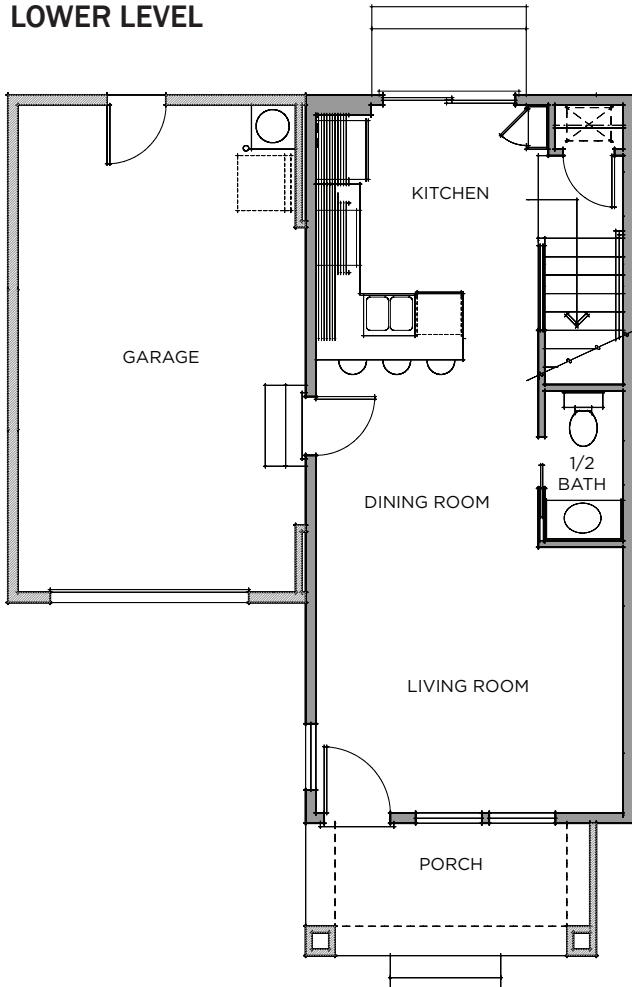

UPPER LEVEL

LOWER LEVEL

RESIDENCE B

1,291 SQFT
3 bedrooms
2.5 baths
2-story
1-car garage

PASEOVISTA

2290 Dutton Avenue, Santa Rosa, CA 95407
707.387.4083 - Info@PaseoVista.com - PaseoVista.com