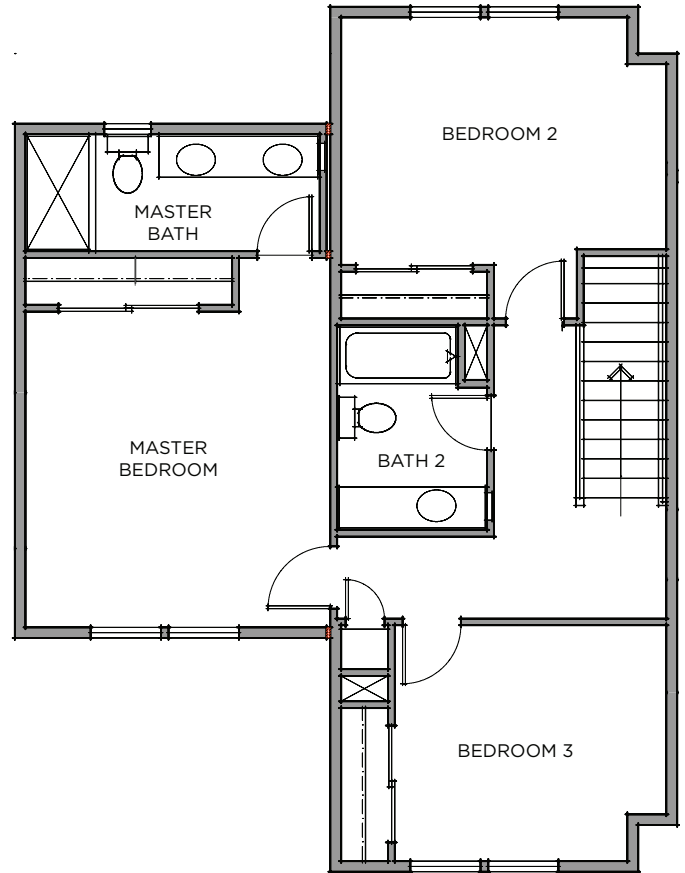

UPPER LEVEL

LOWER LEVEL

RESIDENCE B

1,291 SQFT
3 bedrooms
2.5 baths
2-story
1-car garage

PASEOVISTA

2290 Dutton Avenue, Santa Rosa, CA 95407
707.387.4083 - Info@PaseoVista.com - PaseoVista.com