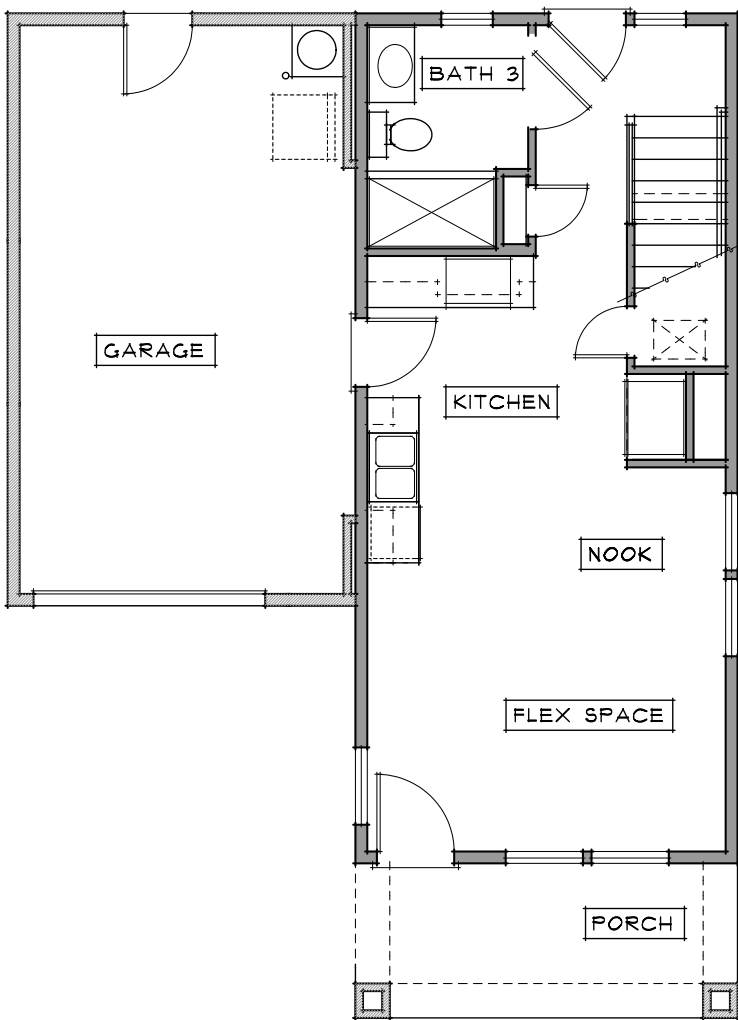

LOWER LEVEL

UPPER LEVEL

RESIDENCE A2

- 1,298 SQFT
- 3 bedrooms
- 3 baths
- 2-story
- 1-car garage

PASEOVISTA

2290 Dutton Avenue, Santa Rosa, CA 95407
707.387.4083 - Info@PaseoVista.com - PaseoVista.com