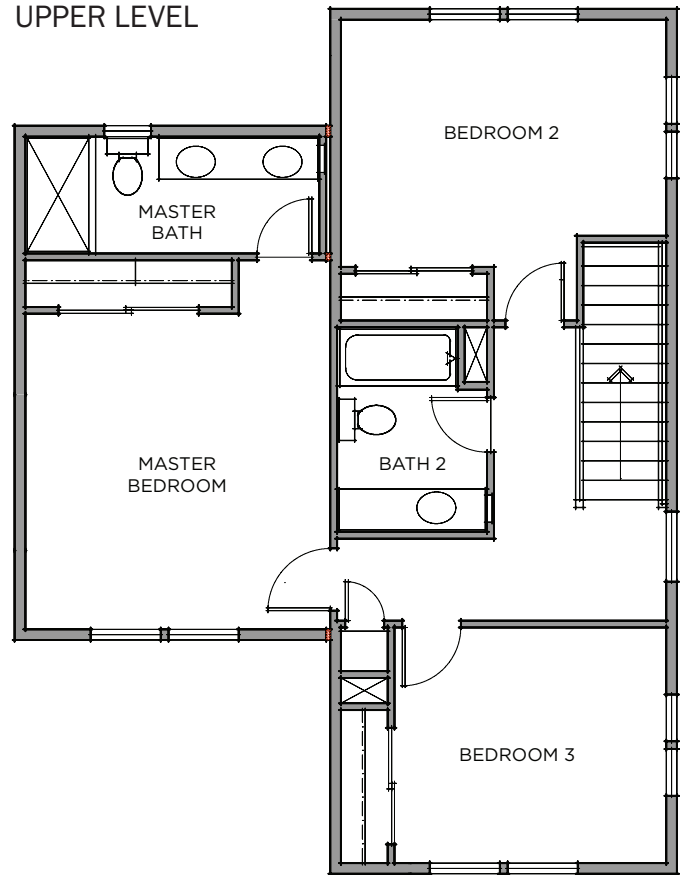

LOWER LEVEL

UPPER LEVEL

RESIDENCE A2

- 1,298 SQFT
- 3 bedrooms
- 3 baths
- 2-story
- 1-car garage

PASEOVISTA

2290 Dutton Avenue, Santa Rosa, CA 95407
707.387.4083 - Info@PaseoVista.com - PaseoVista.com