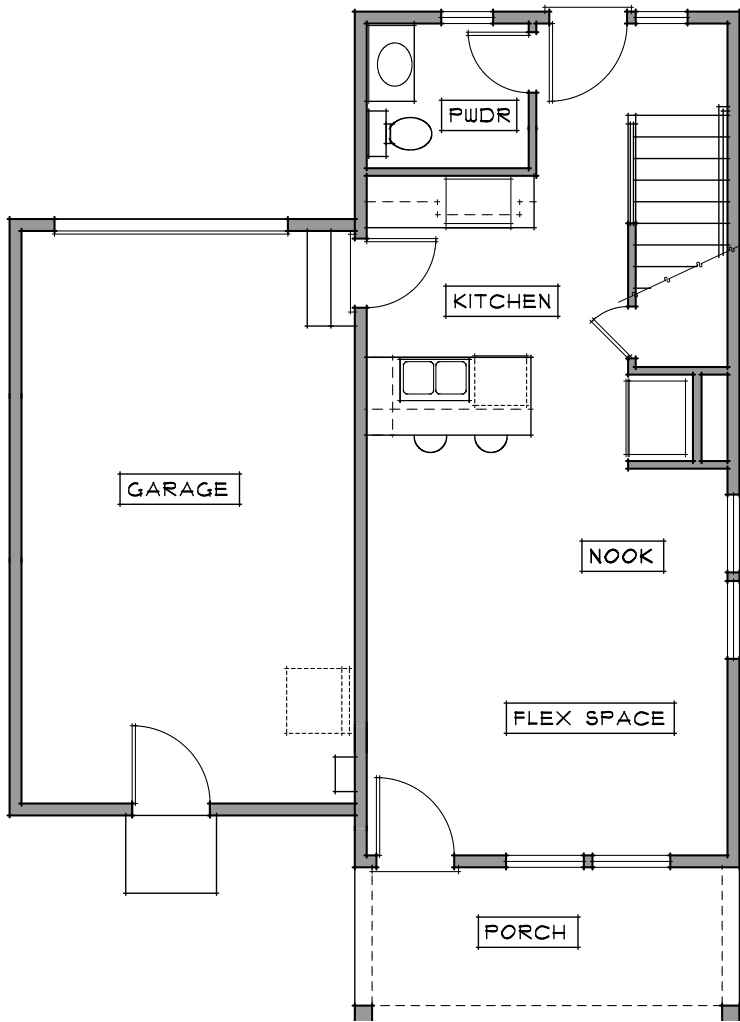

LOWER LEVEL

UPPER LEVEL

RESIDENCE A3

1,298 SQFT
3 bedrooms
2.5 baths
2-story
1-car garage

PASEOVISTA

2290 Dutton Avenue, Santa Rosa, CA 95407
707.387.4083 - Info@PaseoVista.com - PaseoVista.com