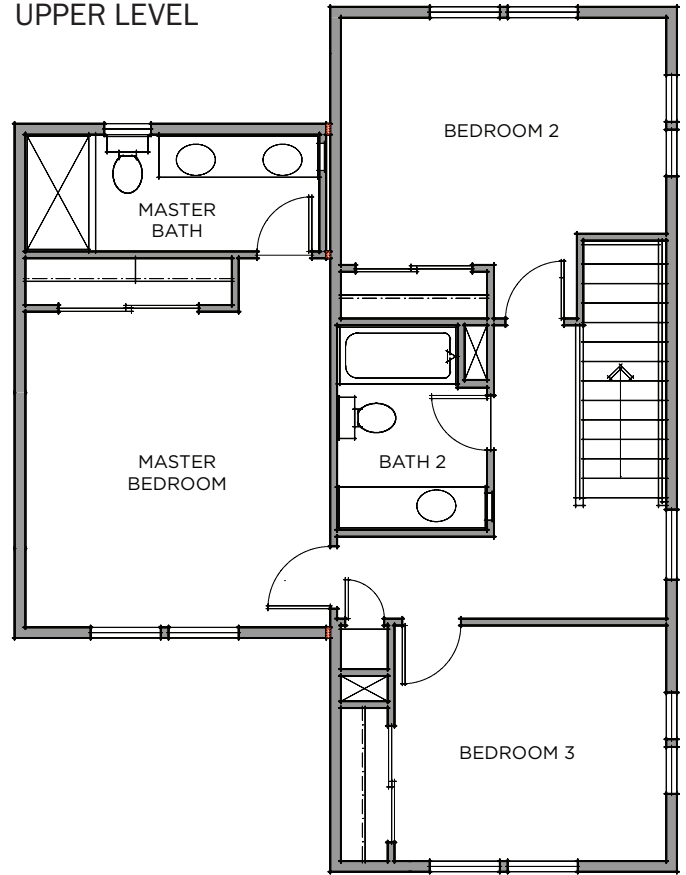

LOWER LEVEL

UPPER LEVEL

RESIDENCE A3

1,298 SQFT
3 bedrooms
2.5 baths
2-story
1-car garage

PASEOVISTA

2290 Dutton Avenue, Santa Rosa, CA 95407
707.387.4083 - Info@PaseoVista.com - PaseoVista.com