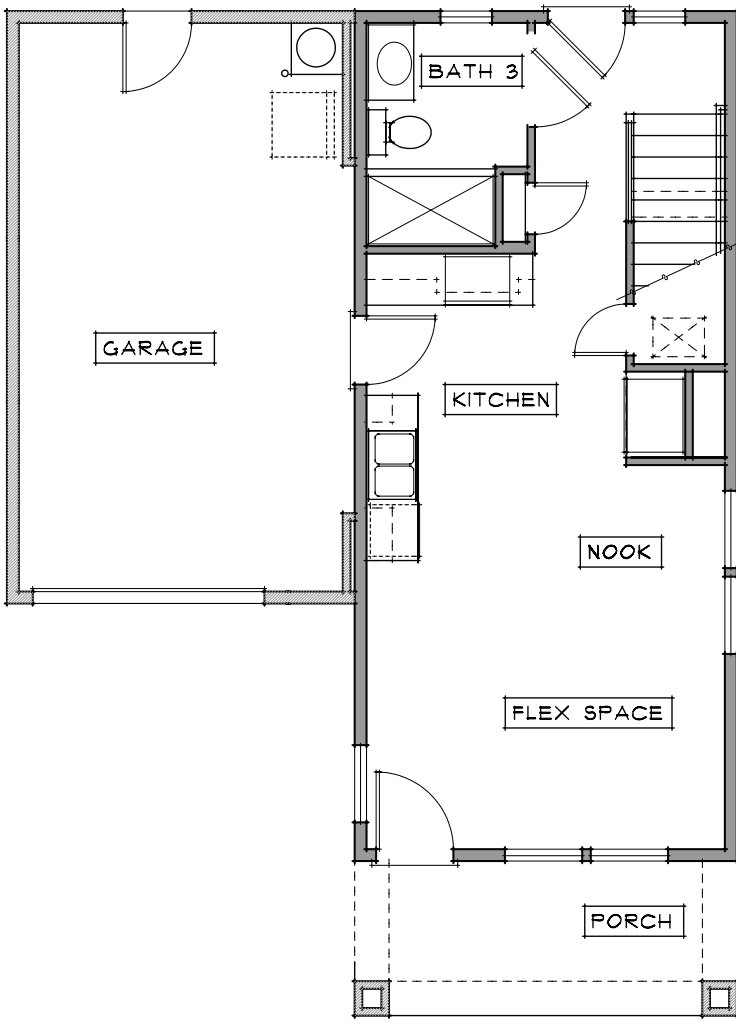

LOWER LEVEL

UPPER LEVEL

RESIDENCE A2

1,298 SQFT
3 bedrooms
3 baths
2-story
1-car garage

PASEOVISTA

2290 Dutton Avenue, Santa Rosa, CA 95407
707.387.4411 - Info@PaseoVista.com - PaseoVista.com