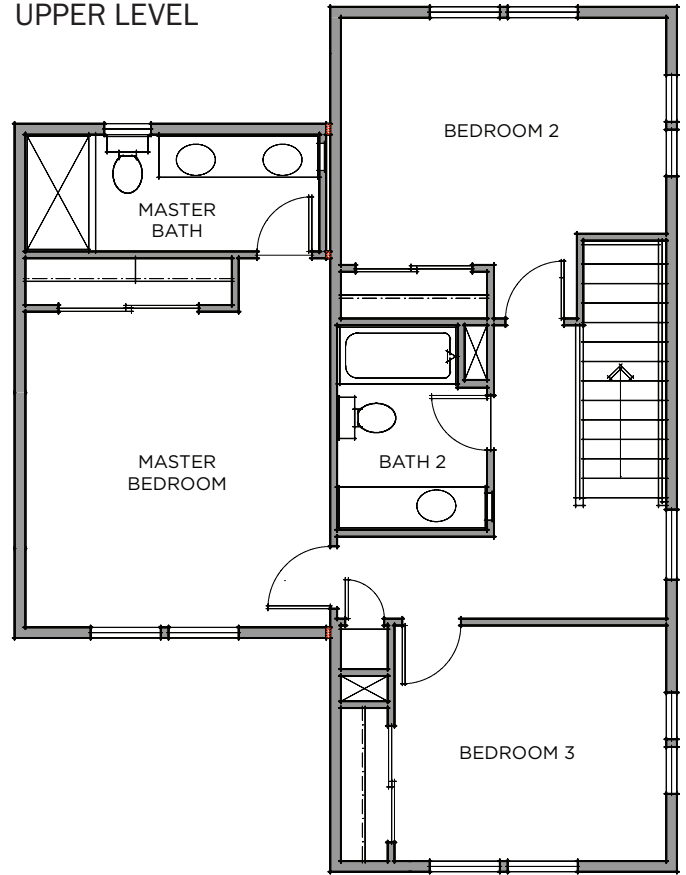

LOWER LEVEL

UPPER LEVEL

RESIDENCE A2

1,298 SQFT
3 bedrooms
3 baths
2-story
1-car garage

PASEOVISTA

2290 Dutton Avenue, Santa Rosa, CA 95407
707.387.4411 - Info@PaseoVista.com - PaseoVista.com