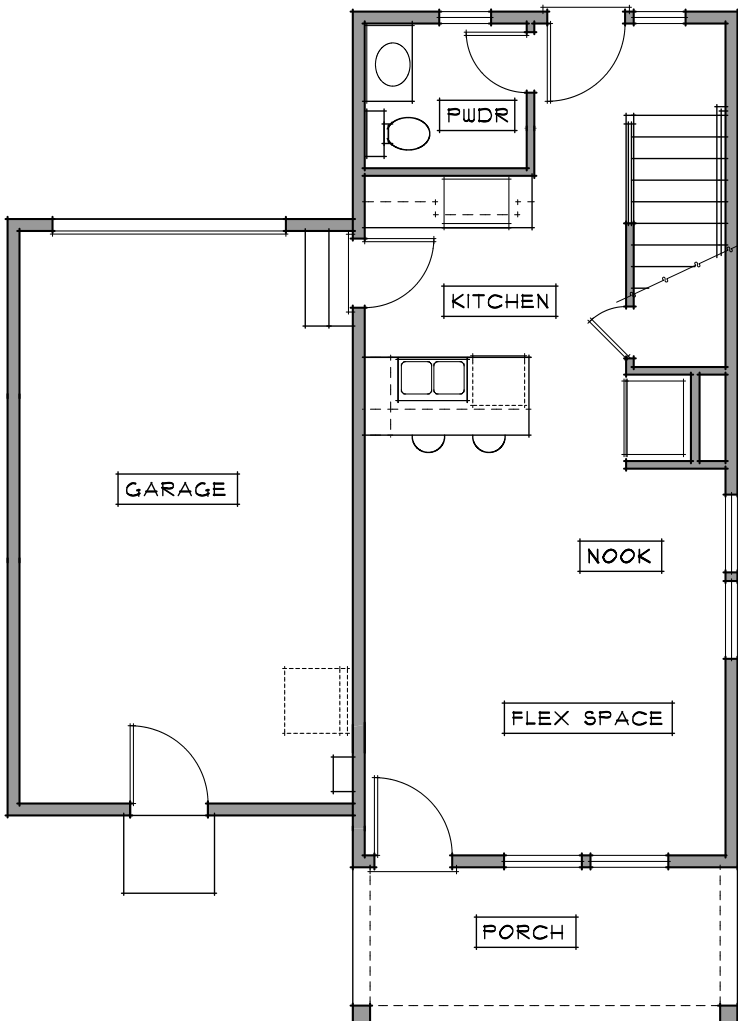

LOWER LEVEL

UPPER LEVEL

RESIDENCE A3

1,298 SQFT
3 bedrooms
2.5 baths
2-story
1-car garage

PASEOVISTA

2290 Dutton Avenue, Santa Rosa, CA 95407
707.387.4411 - Info@PaseoVista.com - PaseoVista.com