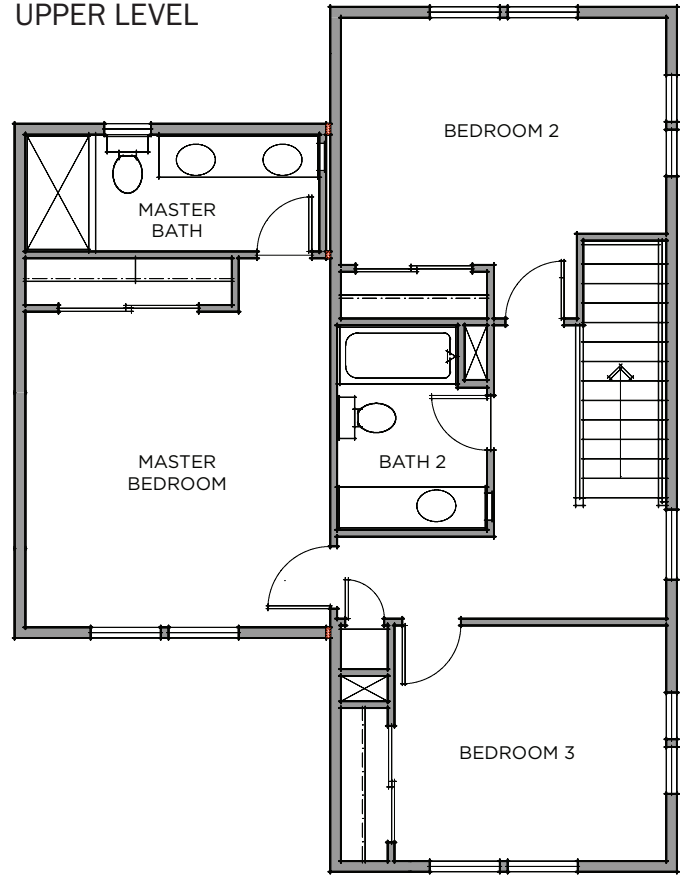

LOWER LEVEL

UPPER LEVEL

RESIDENCE A3

1,298 SQFT
3 bedrooms
2.5 baths
2-story
1-car garage

PASEOVISTA

2290 Dutton Avenue, Santa Rosa, CA 95407
707.387.4411 - Info@PaseoVista.com - PaseoVista.com