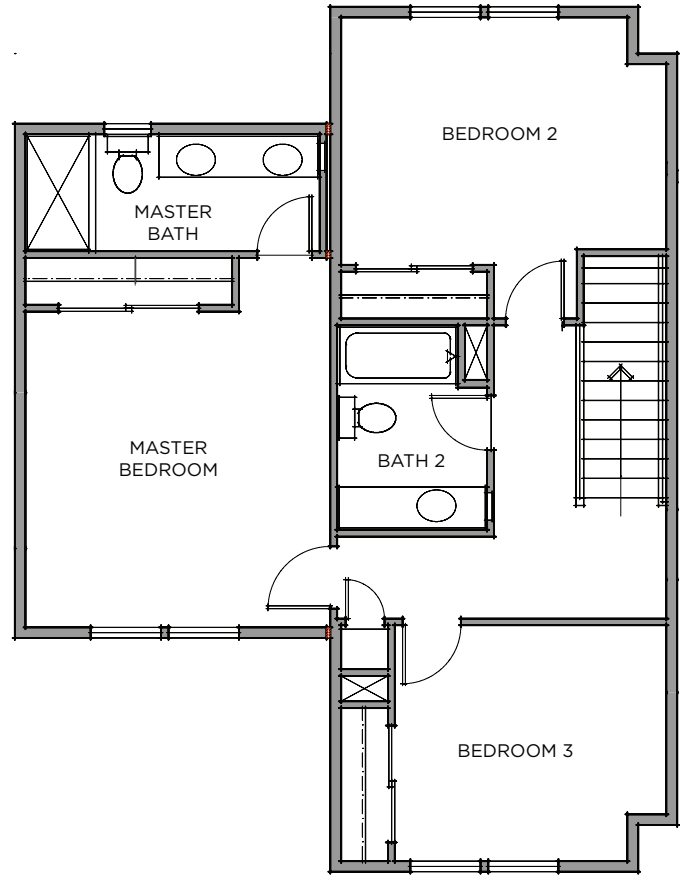

UPPER LEVEL

LOWER LEVEL

RESIDENCE B

1,291 SQFT
3 bedrooms
2.5 baths
2-story
1-car garage

PASEOVISTA

2290 Dutton Avenue, Santa Rosa, CA 95407
707.387.4411 - Info@PaseoVista.com - PaseoVista.com