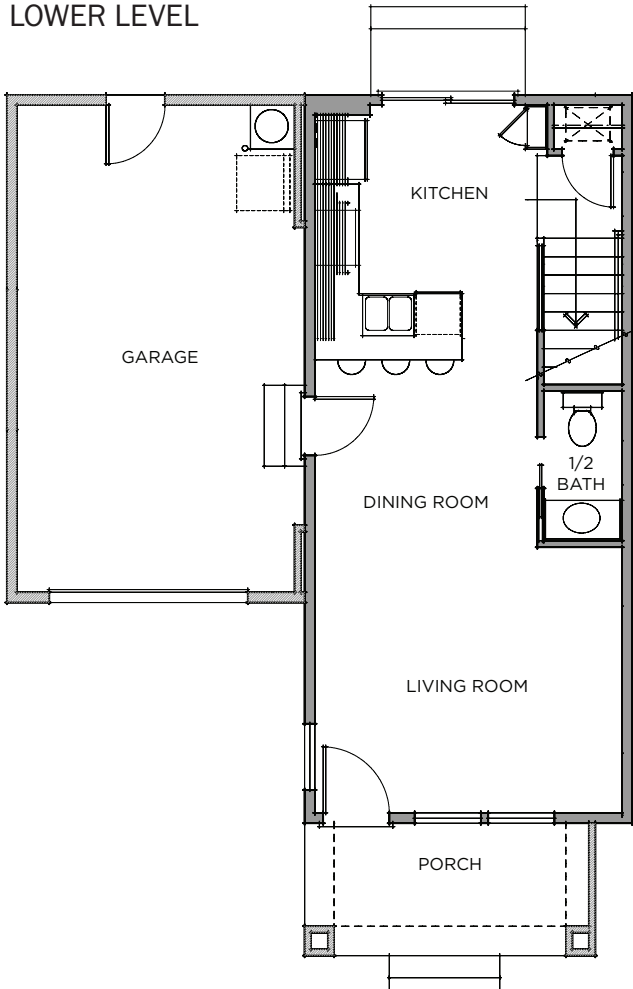

UPPER LEVEL

LOWER LEVEL

RESIDENCE B

1,291 SQFT
3 bedrooms
2.5 baths
2-story
1-car garage

PASEOVISTA

2290 Dutton Avenue, Santa Rosa, CA 95407
707.387.4411 - Info@PaseoVista.com - PaseoVista.com